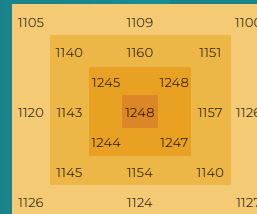

| Model | Controller GLC 2 |
|-----------------------------|---|
| Installation method | Wall Hanging |
| Screen | 7 inch TFT LCD display |
| Dimensions (mm) | L 205 x W 129 x H 315(mm) |
| Net Weight | 0.465 Kg |
| Input voltage of controller | DC 12V |
| Input voltage of adaptor | 100-240V AC,50/60Hz |
| AC Current | 1A |
| Material of shell | PC+ABS Etched black RAL9005 |
| Fire rating of shell | 94-V0 |
| Sunrise / Sunset | Yes |
| Overheating protection | Yes |
| Connection Method | Wired connection or wireless connection |

Specifications

| Model | Hortify Compact720 | Hortify Compact780 | Hortify Compact820 | Hortify Compact880 | Hortify Bar UV/IR |
|---------------------------------|---|-------------------------|-------------------------|-------------------------|-------------------------------|
| AC Input Power(@277V AC) | 720W | 780W | 820W | 880W | 100W |
| Efficacy | 2.8 μ mol/J @ 277AC | 2.8 μ mol/J @ 277AC | 2.7 μ mol/J @ 277AC | 2.8 μ mol/J @ 277AC | |
| Light Output PPF | 2016 μ mol/s | 2184 μ mol/s | 2016 μ mol/s | 2184 μ mol/s | |
| Dimensions (mm) | Master L 1088 x W 1140 x H 70(mm) Station L 1080 x W 1140 x H70(mm) | | | | L 800 x W 193.6 x H 30.3 (mm) |
| Net Weight | 13.7Kg/Pc | 13.7Kg/Pc | 14.7Kg/Pc | 13.7Kg/Pc | |
| Spectrum | V1 | F1 | VS | FS | UV/IR |
| AC Input Voltage | 120-277VAC, 347-480VAC,50/60Hz | | | | |
| Mounting Height | \geq 12" (30cm) Above Canopy | | | | |
| Thermal Management | Passive | | | | |
| Max. Ambient Temperature | 95°F/35°C | | | | |
| Dimming | 0-10V Dimmable | | | | |
| Total Harmonic Distortion (THD) | <15% | | | | |
| Lifespan Warranty | >50,000 hours 3 Years Standard Warranty | | | | |
| Certificates | ETL, DLC, CE, RoHS certification | | | | |

Powered by
SAMSUNG
OSRAM

2.8 μ mol/J Draw Power:
720W 4'x4' Area

Height=12" / 305mm
Hortify Compact - 720W V1 2.8 μ mol/J

2.8 μ mol/J Draw Power:
780W 4'x4' Area

Height=12" / 305mm
Hortify Compact - 780W F1 2.8 μ mol/J