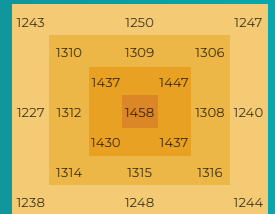

Specifications

| Model | Hortify Compact720 | Hortify Compact780 | Hortify Compact820 | Hortify Compact880 | Hortify Bar UV/IR |
|---------------------------------|---|-------------------------|-------------------------|-------------------------|-------------------------------|
| AC Input Power(@277V AC) | 720W | 780W | 820W | 880W | 100W |
| Efficacy | 2.8 μ mol/J @ 277AC | 2.8 μ mol/J @ 277AC | 2.7 μ mol/J @ 277AC | 2.8 μ mol/J @ 277AC | |
| Light Output PPF | 2016 μ mol/s | 2184 μ mol/s | 2016 μ mol/s | 2184 μ mol/s | |
| Dimensions (mm) | Master L 1088 x W 1140 x H 70(mm) Station L 1080 x W 1140 x H70(mm) | | | | L 800 x W 193.6 x H 30.3 (mm) |
| Net Weight | 13.7Kg/Pc | 13.7Kg/Pc | 14.7Kg/Pc | 13.7Kg/Pc | |
| Spectrum | V1 | F1 | VS | FS | UV/IR |
| AC Input Voltage | 120-277VAC, 347-480VAC,50/60Hz | | | | |
| Mounting Height | \geq 12" (30cm) Above Canopy | | | | |
| Thermal Management | Passive | | | | |
| Max. Ambient Temperature | 95°F/35°C | | | | |
| Dimming | 0-10V Dimmable | | | | |
| Total Harmonic Distortion (THD) | <15% | | | | |
| Lifespan Warranty | >50,000 hours 3 Years Standard Warranty | | | | |
| Certificates | ETL, DLC, CE, RoHS certification | | | | |

Powered by
SAMSUNG
OSRAM

2.8 μ mol/J Draw Power:
720W 4'x4' Area

Height=12" / 305mm
Hortify Compact - 720W V1 2.8 μ mol/J

2.8 μ mol/J Draw Power:
780W 4'x4' Area

Height=12" / 305mm
Hortify Compact - 780W F1 2.8 μ mol/J