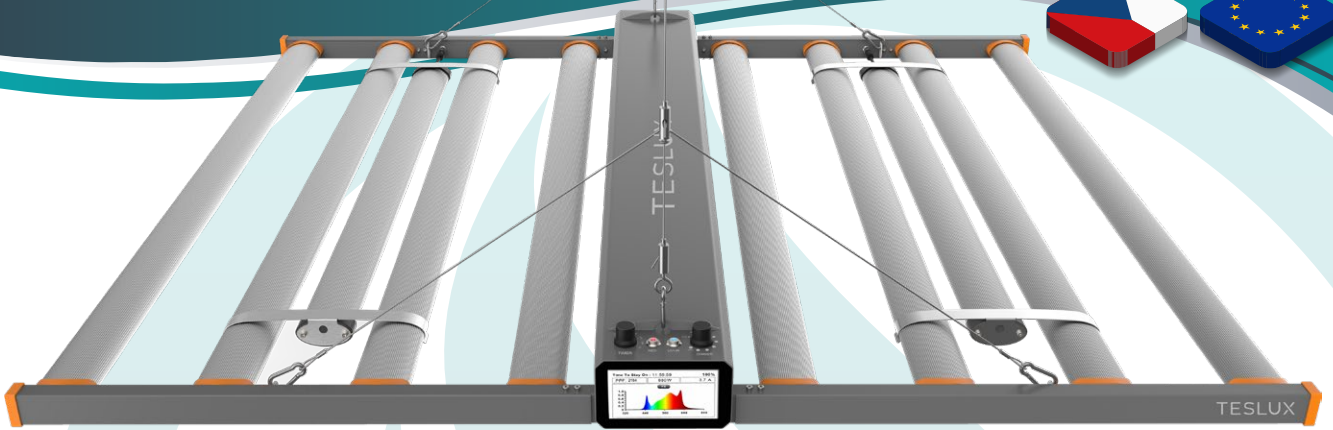

Hortify Compact Series

TESLUX