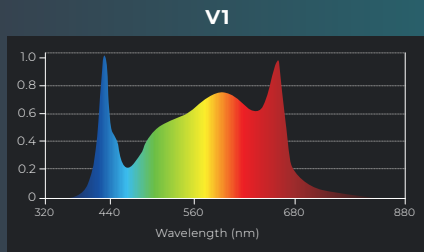

Hortify Compact Series

TESLUX

Hortify Master Controller

Specifications

Model	Controller GLC 2
Installation method	Wall Hanging
Screen	7 inch TFT LCD display
Dimensions (mm)	L 205 x W 129 x H 315(mm)
Net Weight	0.465 Kg
Input voltage of controller	DC 12V
Input voltage of adaptor	100-240V AC,50/60Hz
AC Current	1A
Material of shell	PC+ABS Etched black RAL9005
Fire rating of shell	94-V0
Sunrise / Sunset	Yes
Overheating protection	Yes
Connection Method	Wired connection or wireless connection

Specifications

Model	Hortify Compact720	Hortify Compact780	Hortify Compact820	Hortify Compact880	Hortify Bar UV/IR
AC Input Power(@277V AC)	720W	780W	820W	880W	100W
Efficacy	2.8μmol/J @ 277AC	2.8μmol/J @ 277AC	2.7μmol/J @ 277AC	2.8μmol/J @ 277AC	
Light Output PPF	2016 μmol/s	2184 μmol/s	2016 μmol/s	2184 μmol/s	
Dimensions (mm)	Master L 1088 x W 1140 x H 70(mm) Station L 1080 x W 1140 x H70(mm)				L 800 x W 193.6 x H 30.3 (mm)
Net Weight	13.7Kg/Pc	13.7Kg/Pc	14.7Kg/Pc	13.7Kg/Pc	
Spectrum	V1	F1	VS	FS	UV/IR
AC Input Voltage	120-277VAC, 347-480VAC,50/60Hz				
Mounting Height	$\geq$ 12" (30cm) Above Canopy				
Thermal Management	Passive				
Max. Ambient Temperature	95°F/35°C				
Dimming	0-10V Dimmable				
Total Harmonic Distortion (THD)	<15%				
Lifespan | Warranty	>50,000 hours | 3 Years Standard Warranty				
Certificates	ETL, DLC, CE, RoHS certification				

Powered by
SAMSUNG
OSRAM

2.8 μ mol/J Draw Power:
720W 4'x4' Area

Height=12" / 305mm
Hortify Compact - 720W V1 2.8 μ mol/J

2.8 μ mol/J Draw Power:
780W 4'x4' Area

Height=12" / 305mm
Hortify Compact - 780W F1 2.8 μ mol/J

www.hortify.eu