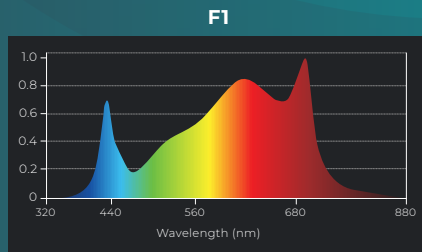

Hortify Compact Series

TESLUX

Hortify Master Controller

Specifications

Model	Controller GLC 2
Installation method	Wall Hanging
Screen	7 inch TFT LCD display
Dimensions (mm)	L 205 x W 129 x H 315(mm)
Net Weight	0.465 Kg
Input voltage of controller	DC 12V
Input voltage of adaptor	100-240V AC,50/60Hz
AC Current	1A
Material of shell	PC+ABS Etched black RAL9005
Fire rating of shell	94-V0
Sunrise / Sunset	Yes
Overheating protection	Yes
Connection Method	Wired connection or wireless connection

Specifications

Model	Hortify Compact720	Hortify Compact780	Hortify Compact820	Hortify Compact880	Hortify Bar UV/IR
AC Input Power(@277V AC)	720W	780W	820W	880W	100W
Efficacy	2.8μmol/J @ 277AC	2.8μmol/J @ 277AC	2.7μmol/J @ 277AC	2.8μmol/J @ 277AC	
Light Output PPF	2016 μmol/s	2184 μmol/s	2016 μmol/s	2184 μmol/s	
Dimensions (mm)	Master L 1088 x W 1140 x H 70(mm) Station L 1080 x W 1140 x H70(mm)				L 800 x W 193.6 x H 30.3 (mm)
Net Weight	13.7Kg/Pc	13.7Kg/Pc	14.7Kg/Pc	13.7Kg/Pc	
Spectrum	V1	F1	VS	FS	UV/IR
AC Input Voltage	120-277VAC, 347-480VAC,50/60Hz				
Mounting Height	$\geq$ 12" (30cm) Above Canopy				
Thermal Management	Passive				
Max. Ambient Temperature	95°F/35°C				
Dimming	0-10V Dimmable				
Total Harmonic Distortion (THD)	<15%				
Lifespan | Warranty	>50,000 hours | 3 Years Standard Warranty				
Certificates	ETL, DLC, CE, RoHS certification				

Powered by
SAMSUNG
OSRAM

2.8 μ mol/J Draw Power:
720W 4'x4' Area

Height=12" / 305mm
Hortify Compact - 720W V1 2.8 μ mol/J

2.8 μ mol/J Draw Power:
780W 4'x4' Area

Height=12" / 305mm
Hortify Compact - 780W F1 2.8 μ mol/J

www.hortify.eu