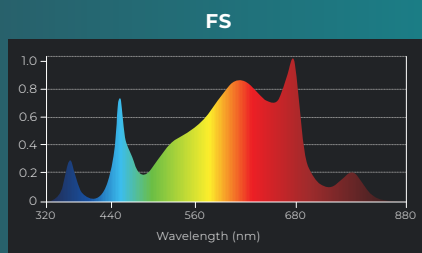

Hortify Compact Series

TESLUX

Hortify Master Controller

Specifications

Model	Controller GLC 2
Installation method	Wall Hanging
Screen	7 inch TFT LCD display
Dimensions (mm)	L 205 x W 129 x H 315(mm)
Net Weight	0.465 Kg
Input voltage of controller	DC 12V
Input voltage of adaptor	100-240V AC,50/60Hz
AC Current	1A
Material of shell	PC+ABS Etched black RAL9005
Fire rating of shell	94-V0
Sunrise / Sunset	Yes
Overheating protection	Yes
Connection Method	Wired connection or wireless connection

Specifications

Model	Hortify Compact720	Hortify Compact780	Hortify Compact820	Hortify Compact880	Hortify Bar UV/IR
AC Input Power(@277V AC)	720W	780W	820W	880W	100W
Efficacy	2.8μmol/J @ 277AC	2.8μmol/J @ 277AC	2.7μmol/J @ 277AC	2.8μmol/J @ 277AC	
Light Output PPF	2016 μmol/s	2184 μmol/s	2016 μmol/s	2184 μmol/s	
Dimensions (mm)	Master L 1088 x W 1140 x H 70(mm) Station L 1080 x W 1140 x H70(mm)				L 800 x W 193.6 x H 30.3 (mm)
Net Weight	13.7Kg/Pc	13.7Kg/Pc	14.7Kg/Pc	13.7Kg/Pc	
Spectrum	V1	F1	VS	FS	UV/IR
AC Input Voltage	120-277VAC, 347-480VAC,50/60Hz				
Mounting Height	$\geq$ 12" (30cm) Above Canopy				
Thermal Management	Passive				
Max. Ambient Temperature	95°F/35°C				
Dimming	0-10V Dimmable				
Total Harmonic Distortion (THD)	<15%				
Lifespan | Warranty	>50,000 hours | 3 Years Standard Warranty				
Certificates	ETL, DLC, CE, RoHS certification				

Powered by
SAMSUNG
OSRAM

2.8 μ mol/J Draw Power:
720W 4'x4' Area

Height=12" / 305mm
Hortify Compact - 720W V1 2.8 μ mol/J

2.8 μ mol/J Draw Power:
780W 4'x4' Area

Height=12" / 305mm
Hortify Compact - 780W F1 2.8 μ mol/J

www.hortify.eu