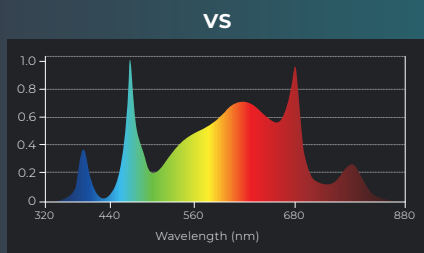

Hortify Compact Series

TESLUX

Hortify Master Controller

Specifications

Model	Controller GLC 2
Installation method	Wall Hanging
Screen	7 inch TFT LCD display
Dimensions (mm)	L 205 x W 129 x H 315(mm)
Net Weight	0.465 Kg
Input voltage of controller	DC 12V
Input voltage of adaptor	100-240V AC,50/60Hz
AC Current	1A
Material of shell	PC+ABS Etched black RAL9005
Fire rating of shell	94-V0
Sunrise / Sunset	Yes
Overheating protection	Yes
Connection Method	Wired connection or wireless connection

Specifications

Model	Hortify Compact720	Hortify Compact780	Hortify Compact820	Hortify Compact880	Hortify Bar UV/IR
AC Input Power(@277V AC)	720W	780W	820W	880W	100W
Efficacy	2.8μmol/J @ 277AC	2.8μmol/J @ 277AC	2.7μmol/J @ 277AC	2.8μmol/J @ 277AC	
Light Output PPF	2016 μmol/s	2184 μmol/s	2016 μmol/s	2184 μmol/s	
Dimensions (mm)	Master L 1088 x W 1140 x H 70(mm) Station L 1080 x W 1140 x H70(mm)				L 800 x W 193.6 x H 30.3 (mm)
Net Weight	13.7Kg/Pc	13.7Kg/Pc	14.7Kg/Pc	13.7Kg/Pc	
Spectrum	V1	F1	VS	FS	UV/IR
AC Input Voltage	120-277VAC, 347-480VAC,50/60Hz				
Mounting Height	$\geq$ 12" (30cm) Above Canopy				
Thermal Management	Passive				
Max. Ambient Temperature	95°F/35°C				
Dimming	0-10V Dimmable				
Total Harmonic Distortion (THD)	<15%				
Lifespan | Warranty	>50,000 hours | 3 Years Standard Warranty				
Certificates	ETL, DLC, CE, RoHS certification				

Powered by
SAMSUNG
OSRAM

2.8 μ mol/J Draw Power:
720W 4'x4' Area

Height=12" / 305mm
Hortify Compact - 720W V1 2.8 μ mol/J

2.8 μ mol/J Draw Power:
780W 4'x4' Area

Height=12" / 305mm
Hortify Compact - 780W F1 2.8 μ mol/J

www.hortify.eu