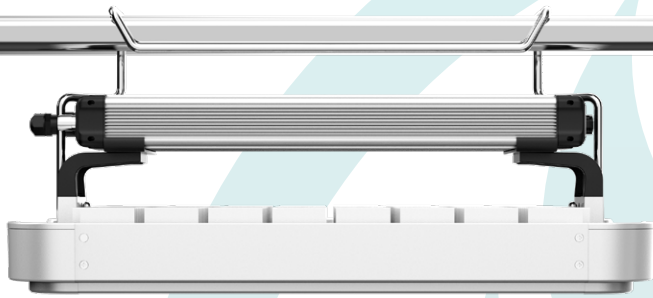

Hortify PowerSpot TWO

TESLUX

Hortify PowerSpot TWO LED grow light is designed to replace the traditional HID and HPS lights. It's often applied in green houses because it's compact and shadow-free.

Specifications

Model	Hortify PowerSpot TWO
Product name	LED grow light 1:1 replacement for HPS fixture
Lamp size	760 x 320 x 80mm
Light source	Samsung White + OSRAM Red
Spectrum	Full spectrum
Rated wattage	600W
AC input power	120-277V AC, 50/60 Hz
Amperage	7.3A-2.9A
LED driver brand	SOSEN
Power factor	>0.97
PPF efficacy	2.6 $\mu\text{mol/J}$
PPF	1560 $\mu\text{mol/s}$
Coverage	4ft x 6ft at flowering
Light distribution	120°
Thermal management	Passive
Max. ambient temperature	35°C
Function	0-10V
Mounting height	>15.2cm above canopy
Dimming option	40% / 50% / 60% / 80% / 100% / EXT OFF
Material	Aluminum
IP rating	IP66
Life time	Q90: >54,000 hours
Weight	18.9kg
Certification	ETL,cETL,CE, RoHS
Warranty	5 years
Application	Indoor, greenhouse