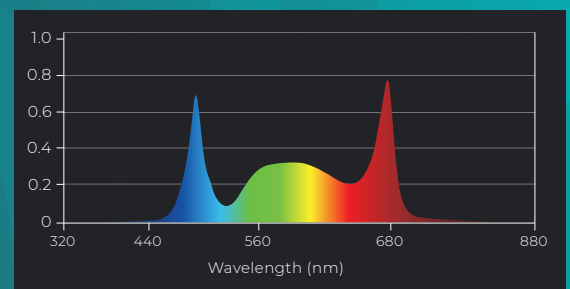

Hortify PowerSpot TWO

TESLUX

Hortify PowerSpot TWO LED grow light is designed to replace the traditional HID and HPS lights. It's often applied in green houses because it's compact and shadow-free.

Specifications

Model	Hortify PowerSpot TWO
Product name	LED grow light 1:1 replacement for HPS fixture
Lamp size	760 x 320 x 80mm
Light source	Samsung White + OSRAM Red
Spectrum	Full spectrum
Rated wattage	600W
AC input power	120-277V AC, 50/60 Hz
Amperage	7.3A-2.9A
LED driver brand	SOSEN
Power factor	>0.97
PPF efficacy	2.6 $\mu\text{mol/J}$
PPF	1560 $\mu\text{mol/s}$
Coverage	4ft x 6ft at flowering
Light distribution	120°
Thermal management	Passive
Max. ambient temperature	35°C
Function	0-10V
Mounting height	>15.2cm above canopy
Dimming option	40% / 50% / 60% / 80% / 100% / EXT OFF
Material	Aluminum
IP rating	IP66
Life time	Q90: >54,000 hours
Weight	18.9kg
Certification	ETL,cETL,CE, RoHS
Warranty	5 years
Application	Indoor, greenhouse