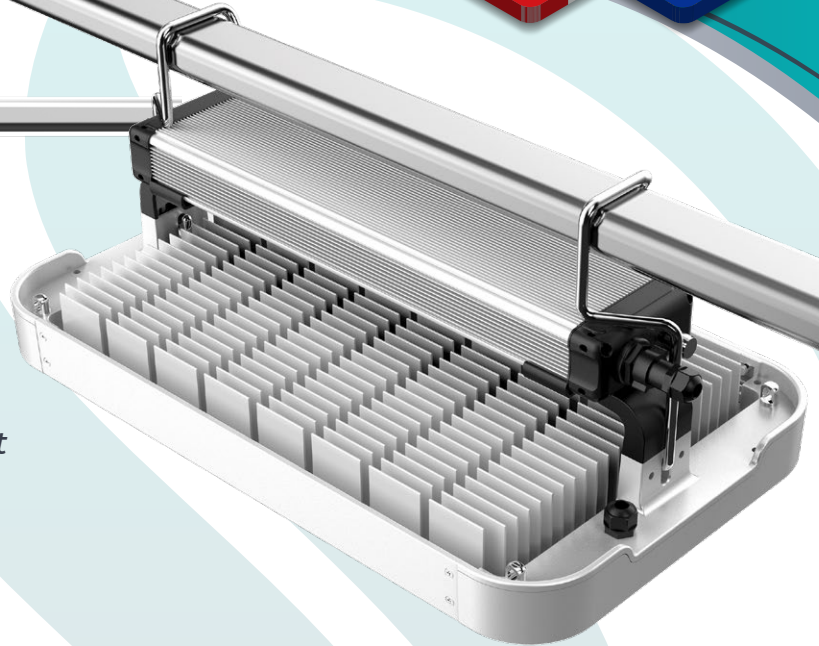

Hortify PowerSpot TWO

TESLUX

Hortify PowerSpot TWO LED grow light is designed to replace the traditional HID and HPS lights. It's often applied in green houses because it's compact and shadow-free.

Specifications

Model	Hortify PowerSpot TWO
Product name	LED grow light 1:1 replacement for HPS fixture
Lamp size	760 x 320 x 80mm
Light source	Samsung White + OSRAM Red
Spectrum	Full spectrum
Rated wattage	600W
AC input power	120-277V AC, 50/60 Hz
Amperage	7.3A-2.9A
LED driver brand	SOSEN
Power factor	>0.97
PPF efficacy	2.6 $\mu\text{mol/J}$
PPF	1560 $\mu\text{mol/s}$
Coverage	4ft x 6ft at flowering
Light distribution	120°
Thermal management	Passive
Max. ambient temperature	35°C
Function	0-10V
Mounting height	>15.2cm above canopy
Dimming option	40% / 50% / 60% / 80% / 100% / EXT OFF
Material	Aluminum
IP rating	IP66
Life time	Q90: >54,000 hours
Weight	18.9kg
Certification	ETL,cETL,CE, RoHS
Warranty	5 years
Application	Indoor, greenhouse